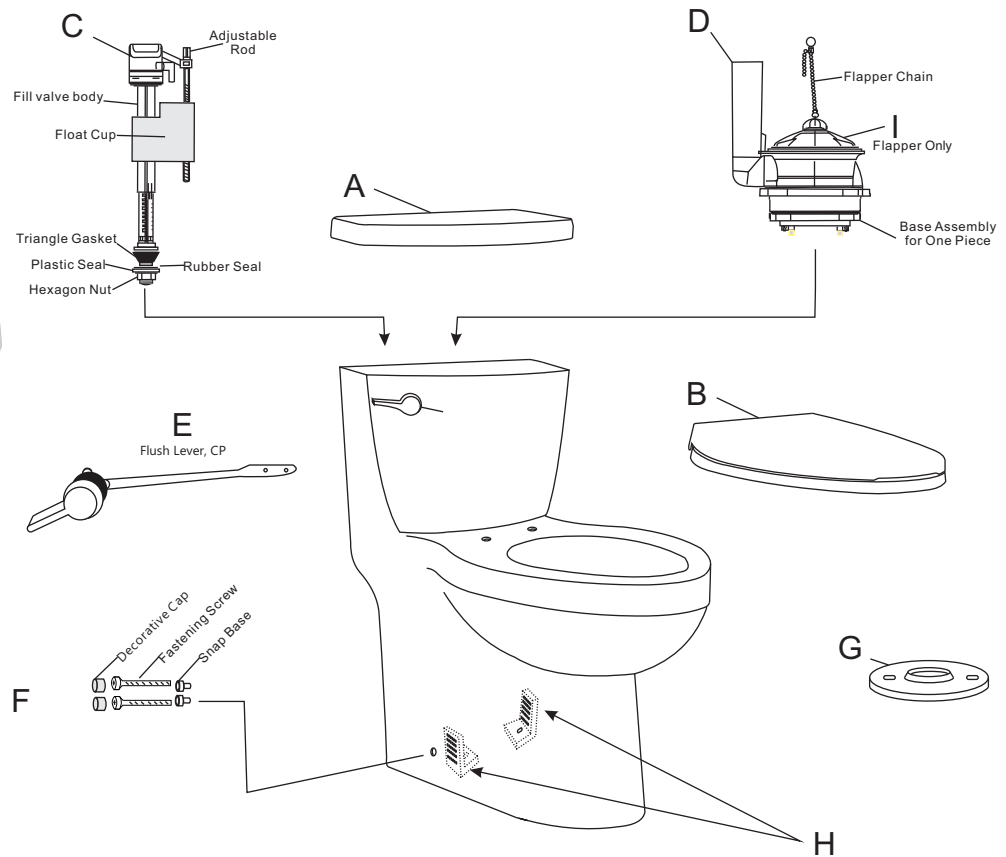

Mirabelle®
sensible sophistication

BRADENTON SERIES
ONE PIECE HIGH EFFICIENCY TOILET WITH SKIRTED BOWL

BRADENTON™
Parts Breakdown

Nb.	Part Name	Part No.
A	Tank Lid/Cover (Color Specific)	MIRBD241LID WH/BS
B	Toilet Seat (Color Specific)	MIRTSSC201 WH/BS
C	Fill Valve Assembly	MIRBD200FLPK
D	Flush Valve Assembly	MIRBD241FVPK
E	Trip Lever	MB130969
F	Fastening Screw Assembly (Screw, Snap Base, Snap Cap)	MIR241ADP
G	Wax Ring Seal Plate	MIR241ADP
H	Floor Attachment "L" Brackets	MIR241ADP
I	Flapper Only	MIRBD200FRPK

Warranty and Codes

This product comes complete with installation, operating, care and maintenance instructions.

This Mirabelle product carries a 1 year warranty. This product meets ANSI: A112.18.1M.